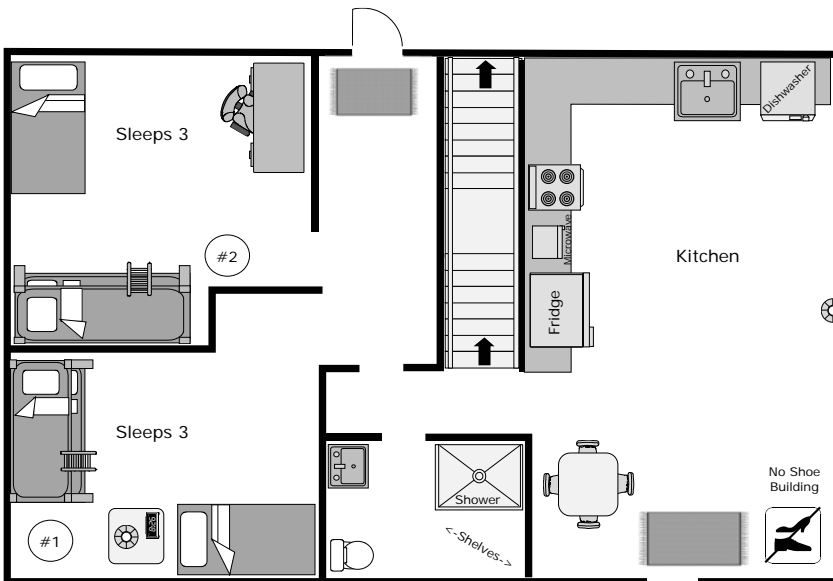

Comfortable Beds
Individual Heaters in Rooms
Linens, Pillow, Comforter & Bath Towel Supplied

Room #	Capacity	Enter Names Here
#1	3 People	1.
		2.
		3.
#2	3 People	1.
		2.
		3.
#3	3 People	1.
		2.
		3.
#4	3 People	1.
		2.
		3.
#5	1-2 People	1.
		2.

House Accommodations
Total Capacity: **13-14 People**
Not to Scale

www.VisitCedarRidge.com
events@VisitCedarRidge.com
(503) 429-2801

Studio and Loft Accommodations

Total Capacity: **6 People**
Not to Scale