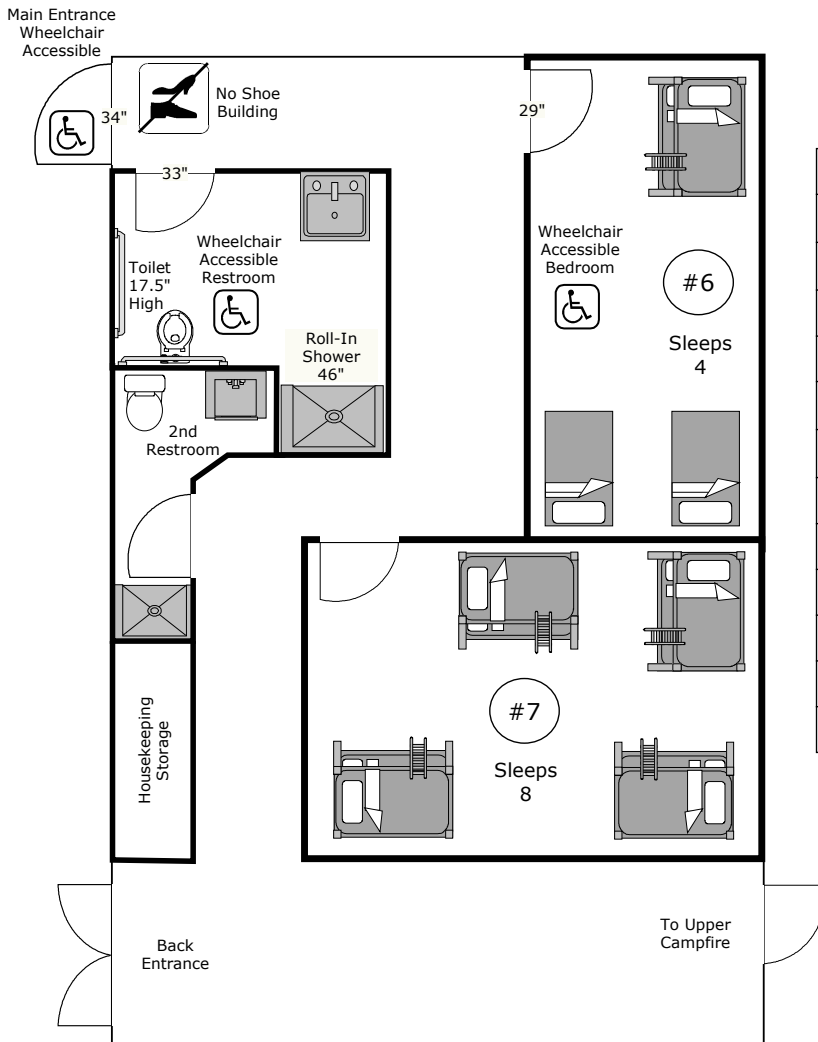

www.VisitCedarRidge.com
events@VisitCedarRidge.com
(503) 429-2801

Comfortable Beds
Linens, Pillow, Comforter & Bath Towel Supplied

Room #	Capacity	Enter Names Here
#12	1 Person	1.
#13		1.
		2.
		3.
		4.
		5.

Lower Lodge Accommodations

Total Capacity: **12 People**
Not to Scale

Comfortable Beds
Individual Heaters in Rooms
Linens, Pillow, Comforter & Bath Towel Supplied

Room #	Capacity	Enter Names Here
#6	4 People	1.
		2.
		3.
		4.
#7	8 People	1.
		2.
		3.
		4.
		5.
		6.
		7.
		8.