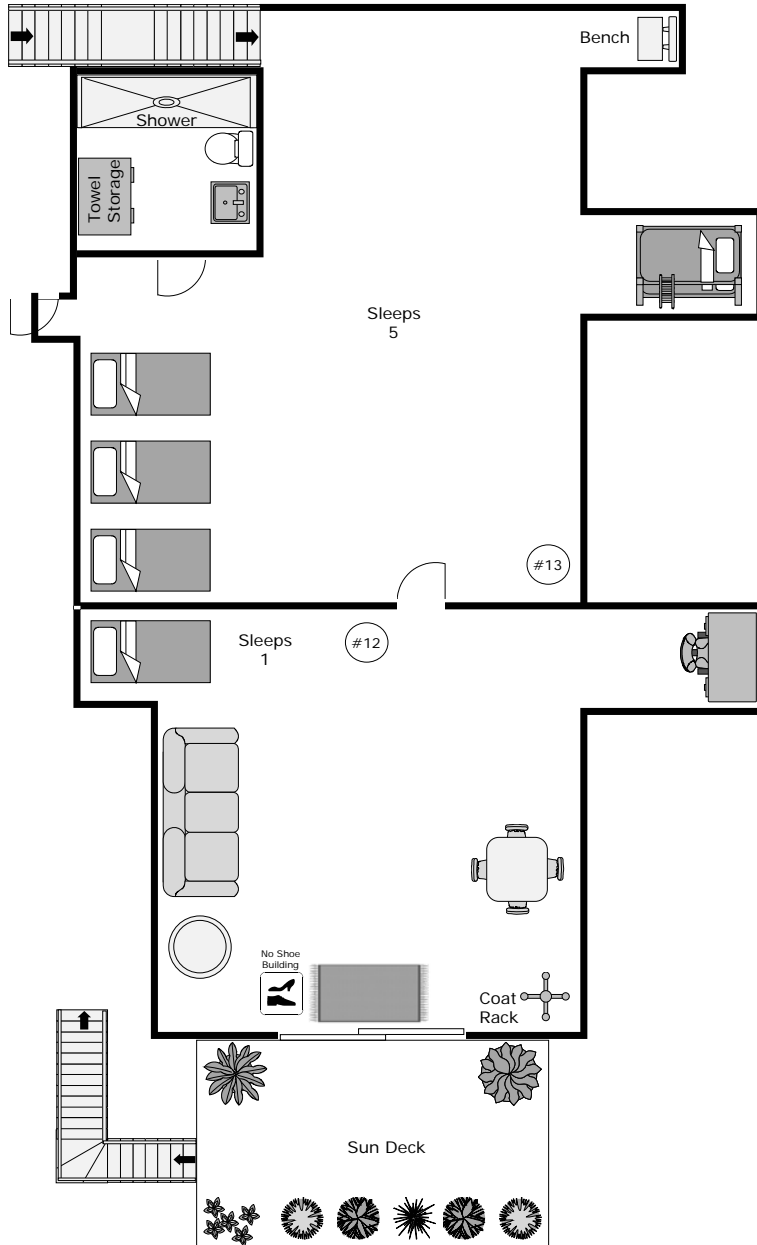

Studio and Loft Accommodations

Total Capacity: **6 People**
Not to Scale

www.VisitCedarRidge.com
events@VisitCedarRidge.com
(503) 429-2801

Comfortable Beds
Linens, Pillow, Comforter & Bath Towel Supplied

Room #	Capacity	Enter Names Here
#12	1 Person	1.
#13		1.
		2.
		3.
		4.
		5.