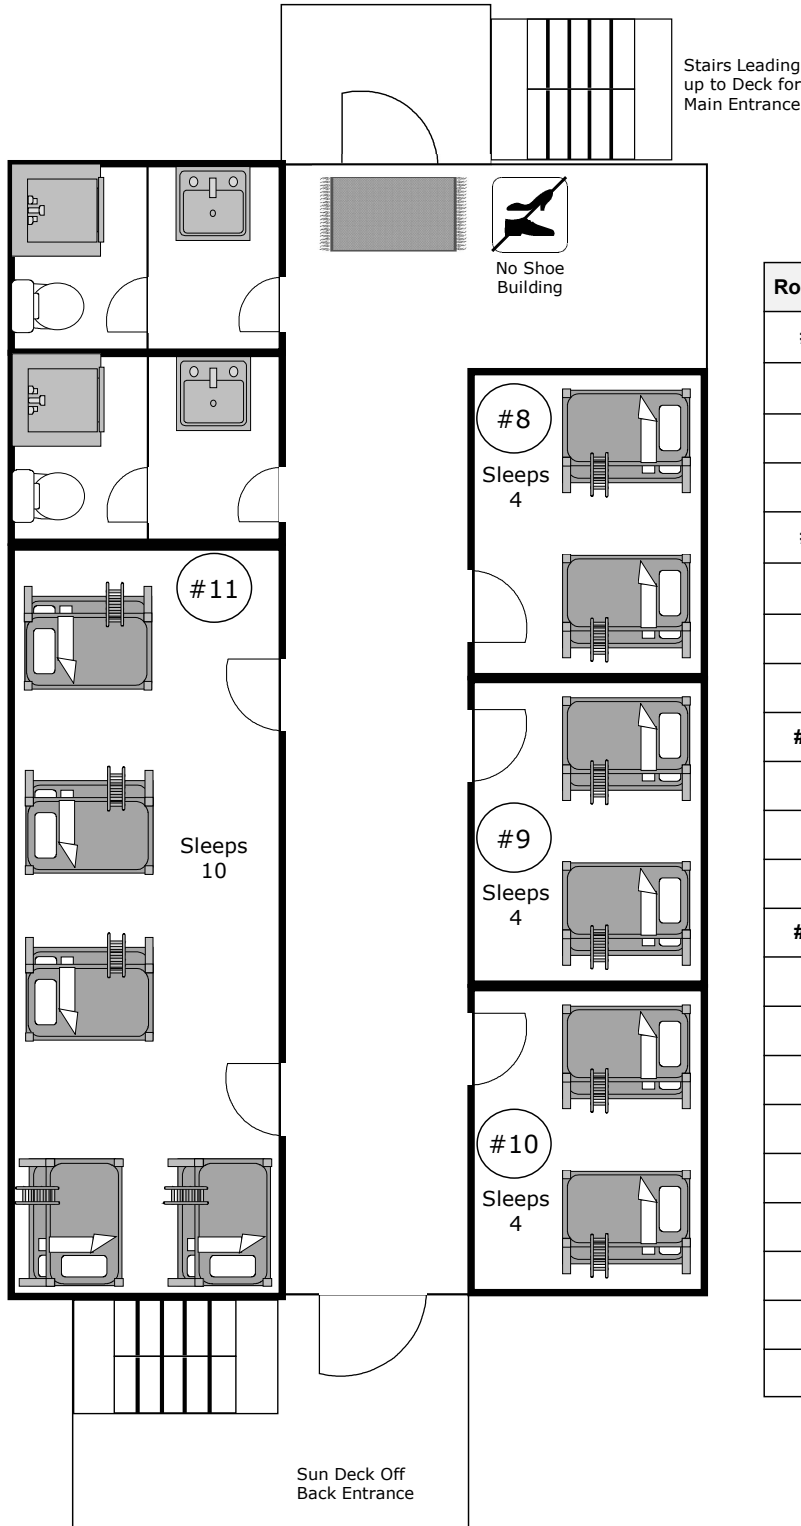

Lower Lodge Accommodations

Total Capacity: **12 People**
Not to Scale

Comfortable Beds
Individual Heaters in Rooms
Linens, Pillow, Comforter & Bath Towel Supplied

Room #	Capacity	Enter Names Here
#6	4 People	1.
		2.
		3.
		4.
#7	8 People	1.
		2.
		3.
		4.
		5.
		6.
		7.
		8.

www.VisitCedarRidge.com
events@VisitCedarRidge.com
(503) 429-2801

Upper Lodge Accommodations

Total Capacity: **22 People**

Not to Scale

Comfortable Beds
Individual Heaters in Rooms
Linens, Pillow, Comforter & Bath Towel Supplied

Room #	Capacity	Enter Names Here
#8	4 People	1.
		2.
		3.
		4.
#9	4 People	1.
		2.
		3.
		4.
#10	4 People	1.
		2.
		3.
		4.
#11	10 People	1.
		2.
		3.
		4.
		5.
		6.
		7.
		8.
		9.
		10.