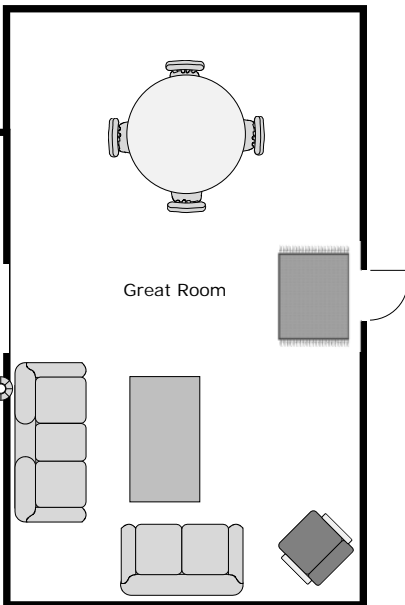

Comfortable Beds
Individual Heaters in Rooms
Linens, Pillow, Comforter & Bath Towel Supplied

Room #	Capacity	Enter Names Here
#1	3 People	1.
		2.
		3.
#2	3 People	1.
		2.
		3.
#3	3 People	1.
		2.
		3.
#4	3 People	1.
		2.
		3.
#5	1-2 People	1.
		2.

House Accommodations
Total Capacity: **13-14 People**
Not to Scale

www.VisitCedarRidge.com
events@VisitCedarRidge.com
(503) 429-2801

Studio and Loft Accommodations

Total Capacity: **6 People**
Not to Scale